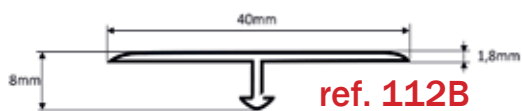

### JUNTAS ALUMINIO FOLHADO DE MADEIRA ENVERNIZADA

2700mm

Aluminium  
Aluminium  
Aluminio

ref. 111B

ref. 134B

ref. 115B

ref. 112B