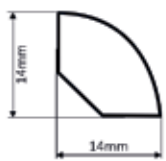

#### PERFIL DE REMATE E OUTRAS MOLDURAS

2440mm

ref. 153

ref. 214UK

ref. 152K

ref. 252

ref. 197

ref. 220