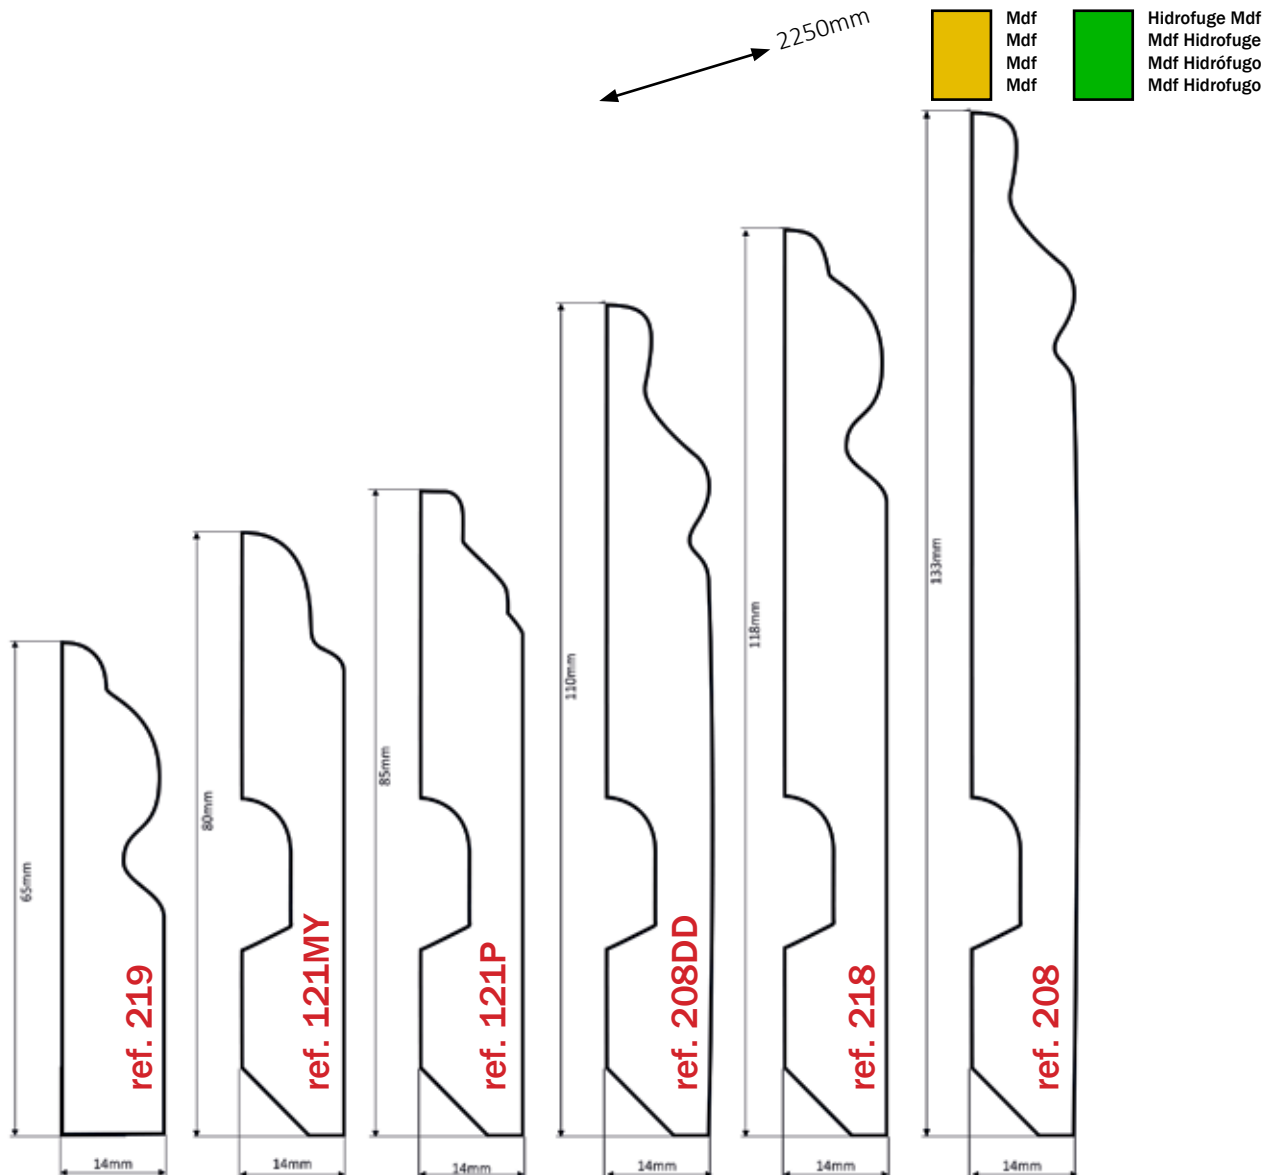

VICTORIAN STYLE SKIRTING

PLINTHE STYLE VICTORIENNE

RODAPIÉ ESTILO VICTORIANO

RODAPÉ ESTILO VICTORIANO