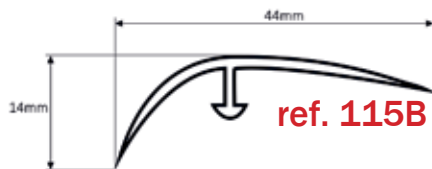

### JUNTAS ALUMINIO FOLHADO DE MADEIRA ENVERNIZADA

2700mm

Aluminium  
Aluminium  
Aluminio

ref. 111B

ref. 134B

ref. 115B

ref. 112B