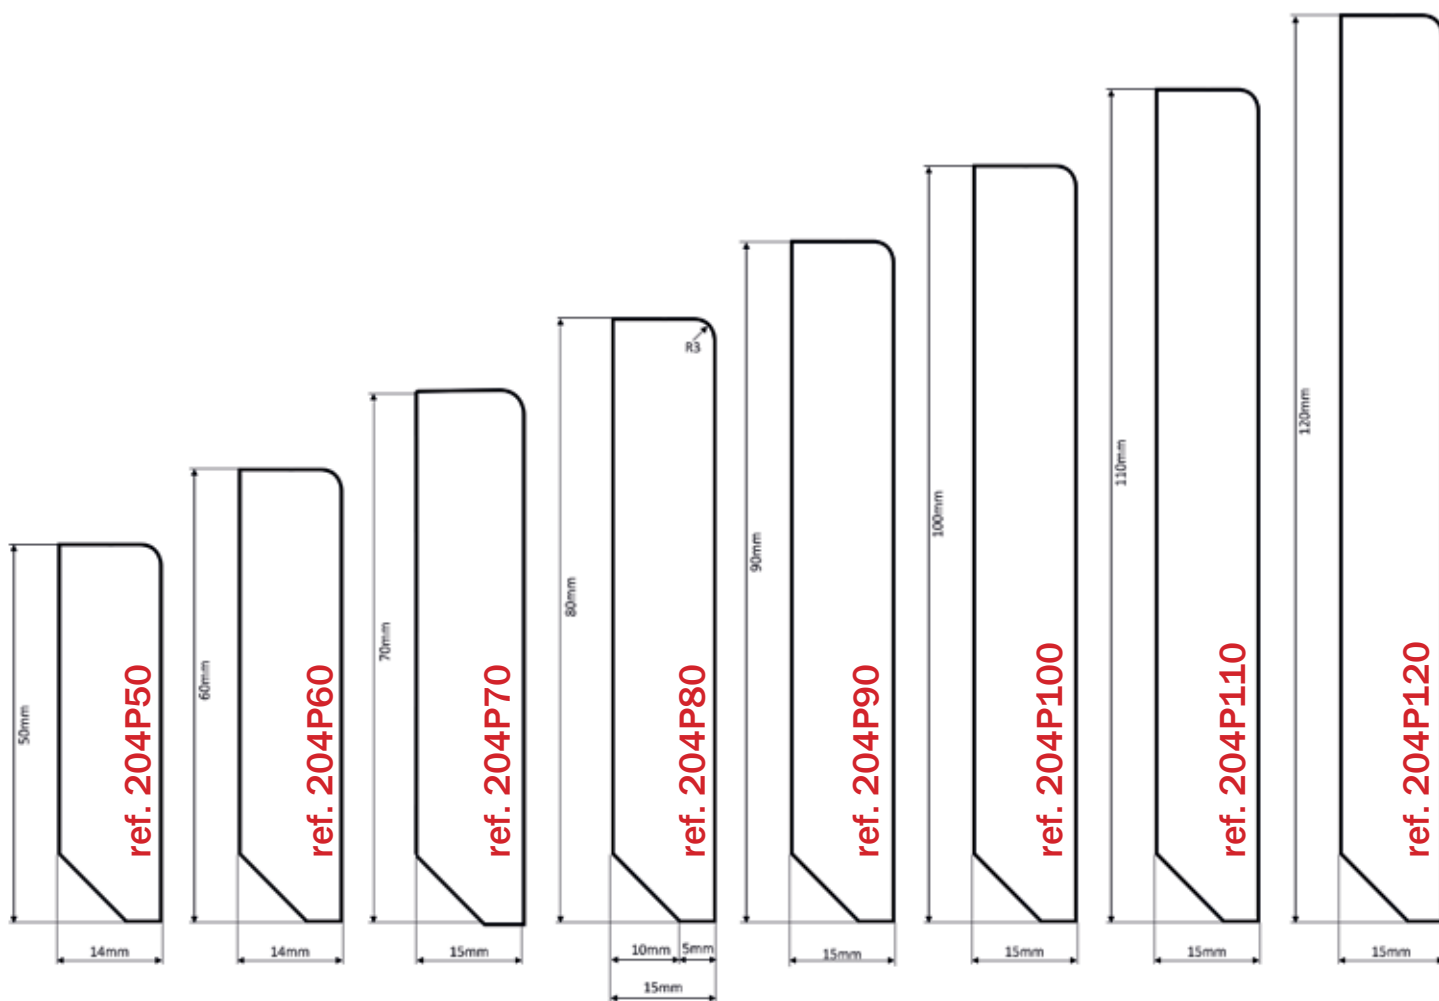

3050mm

Compact Pvc
Pvc Compact
Pvc Compacto
Pvc Compacto