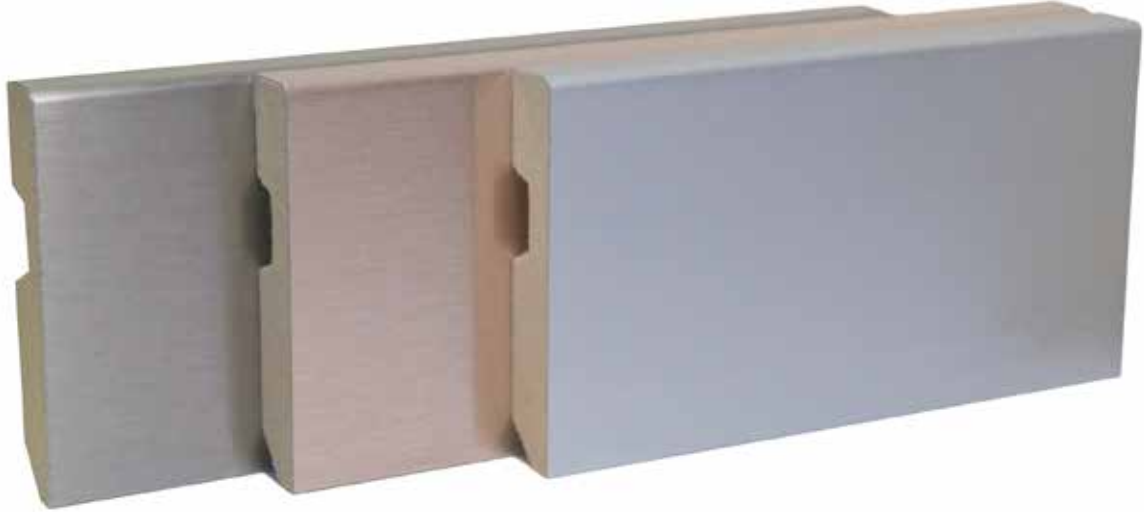

STRAIGHT EDGE METALLIC SKIRTING

PLINTE METALIQUE BORD DROIT

RODAPIÉ METÁLICO CANTO RECTO

RODAPÉ METALICO CANTO RECTO