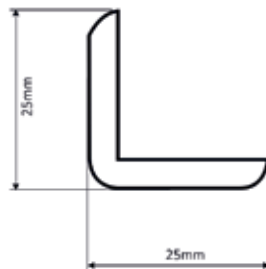

#### PERFIL DE REMATE E OUTRAS MOLDURAS

2440mm

ref. 153

ref. 214UK

ref. 152K

ref. 252

ref. 197

ref. 220