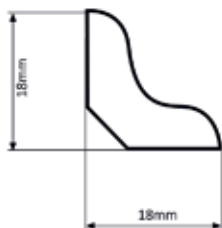

#### PERFIL DE REMATE E OUTRAS MOLDURAS

2440mm

ref. 153

ref. 214UK

ref. 152K

ref. 252

ref. 197

ref. 220