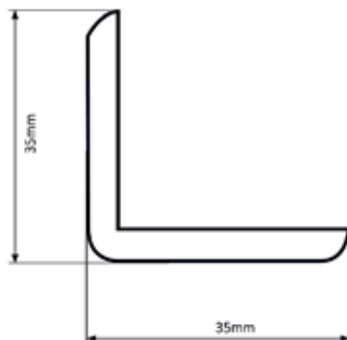

#### PERFIL DE REMATE E OUTRAS MOLDURAS

2440mm

ref. 153

ref. 214UK

ref. 152K

ref. 252

ref. 197

ref. 220