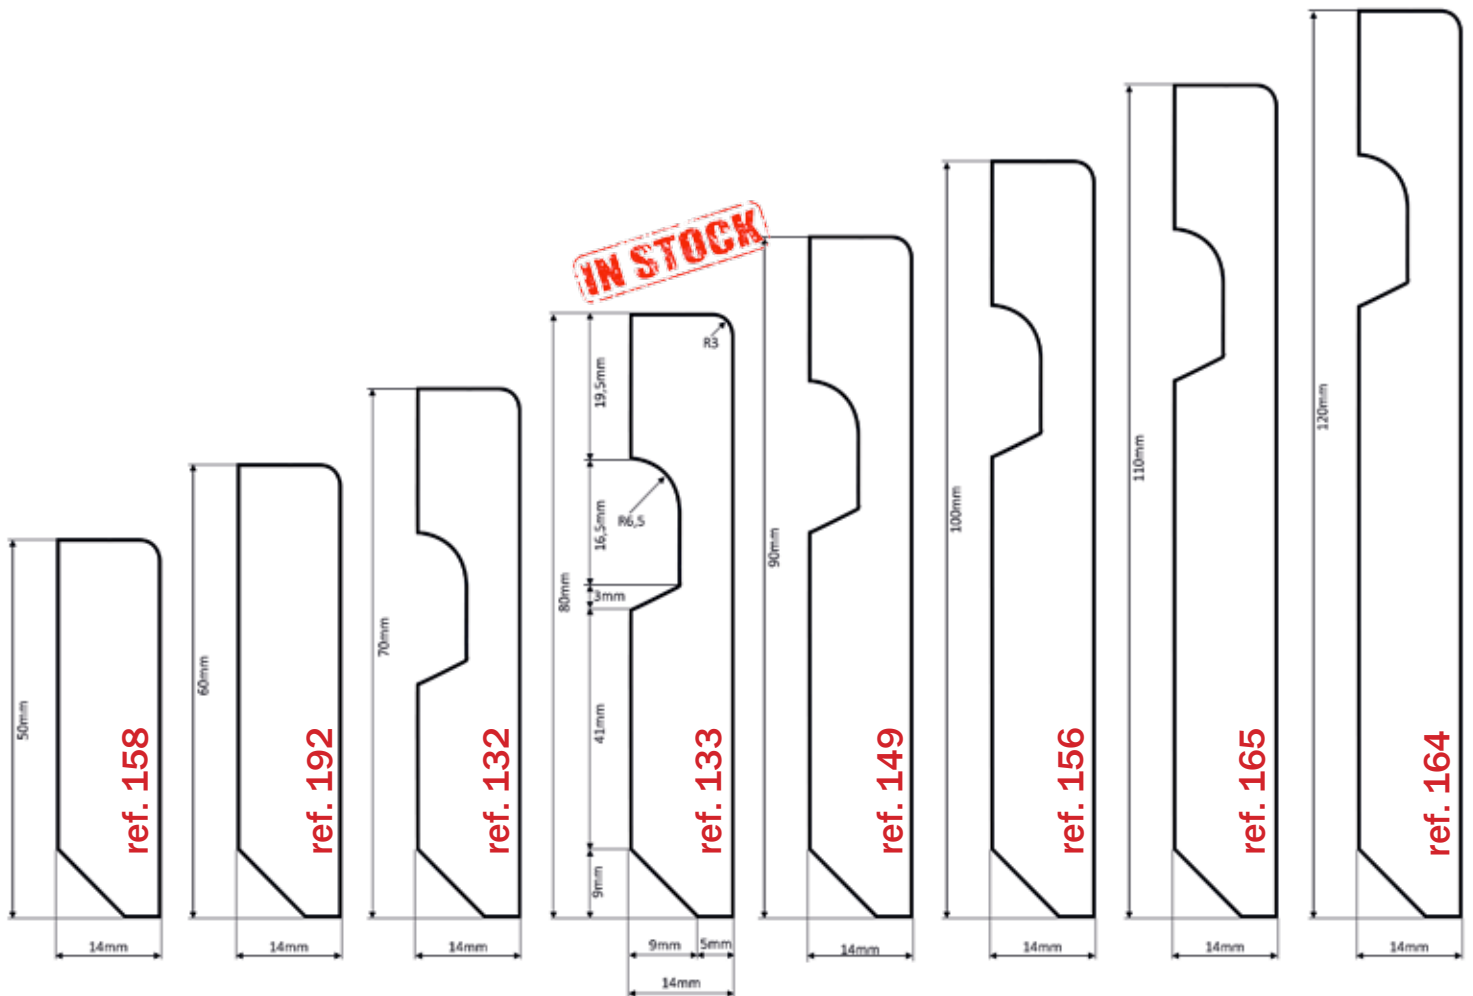

STRAIGHT EDGE METALLIC SKIRTING

PLINTE METALIQUE BORD DROIT

RODAPIÉ METÁLICO CANTO RECTO

RODAPÉ METALICO CANTO RECTO

2250mm