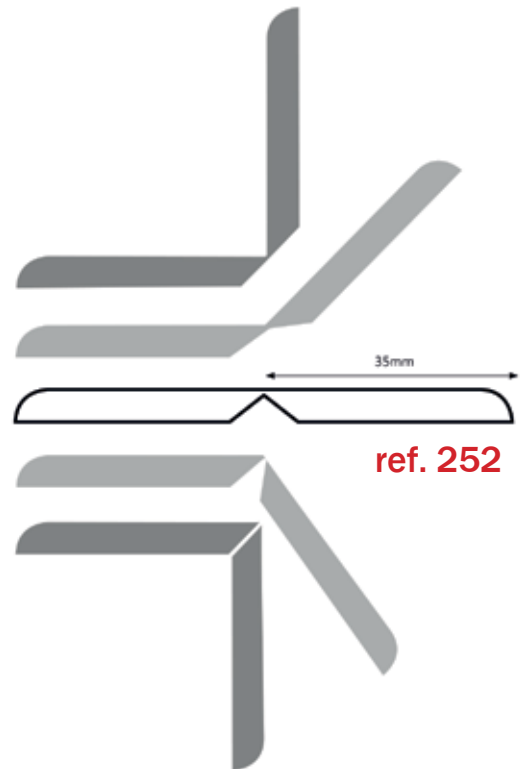

#### PERFIL DE REMATE E OUTRAS MOLDURAS

2440mm

ref. 153

ref. 214UK

ref. 152K

ref. 252

ref. 197

ref. 220