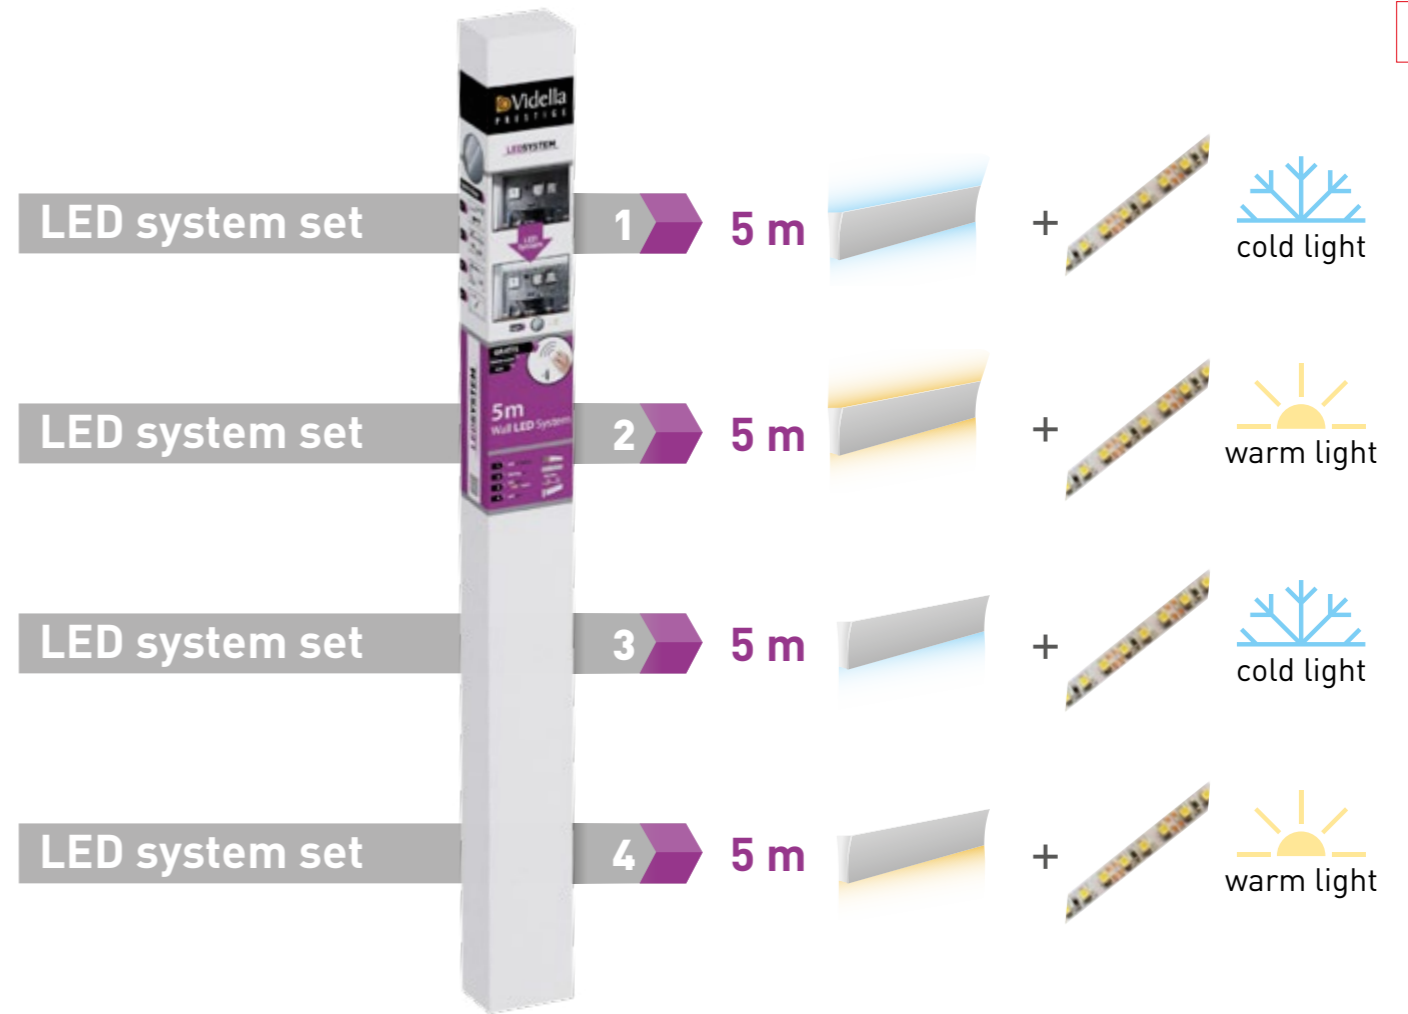

# Promo Stand

120 LEDs per 1 m  
**EXTRA LIGHT EFFECT**  
 600 LEDs per 5 m

16 LED system set  
**5 m**

## LED system Set

**NEW**

5m set includes:

**GRATIS!**

remote control