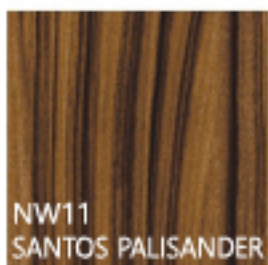

NW02  
ELEGANT OAK

NW08  
ITALIAN WALNUT

NW05  
LOFT BROWN

NW04  
PACIFIC BOARD

NW21  
AUSTRALIAN PINE

NW20  
BLEACHED PINE

NW14  
FRENCH WALNUT

NW17  
MILANO GRIGIO

NW16  
MILANO TERRA

NW23  
NORDIC BLACK

NW22  
SLATE WOOD

NW09  
WENGE

NW13  
COUNTRY WOOD

NW19  
DARK MAHOGANY

NW10  
ENGLISH CHERRY

NW03  
HARMONY OAK

NW18  
LIGHT MAHOGANY

NW15  
MILANO SABBIA

NW06  
MONTREUX AMBER

NW07  
MONTREUX SUNGLOW

NW12  
NATURAL BAGENDA

NW11  
SANTOS PALISANDER

NW26  
CORE ASH

NW27  
DENVER OAK